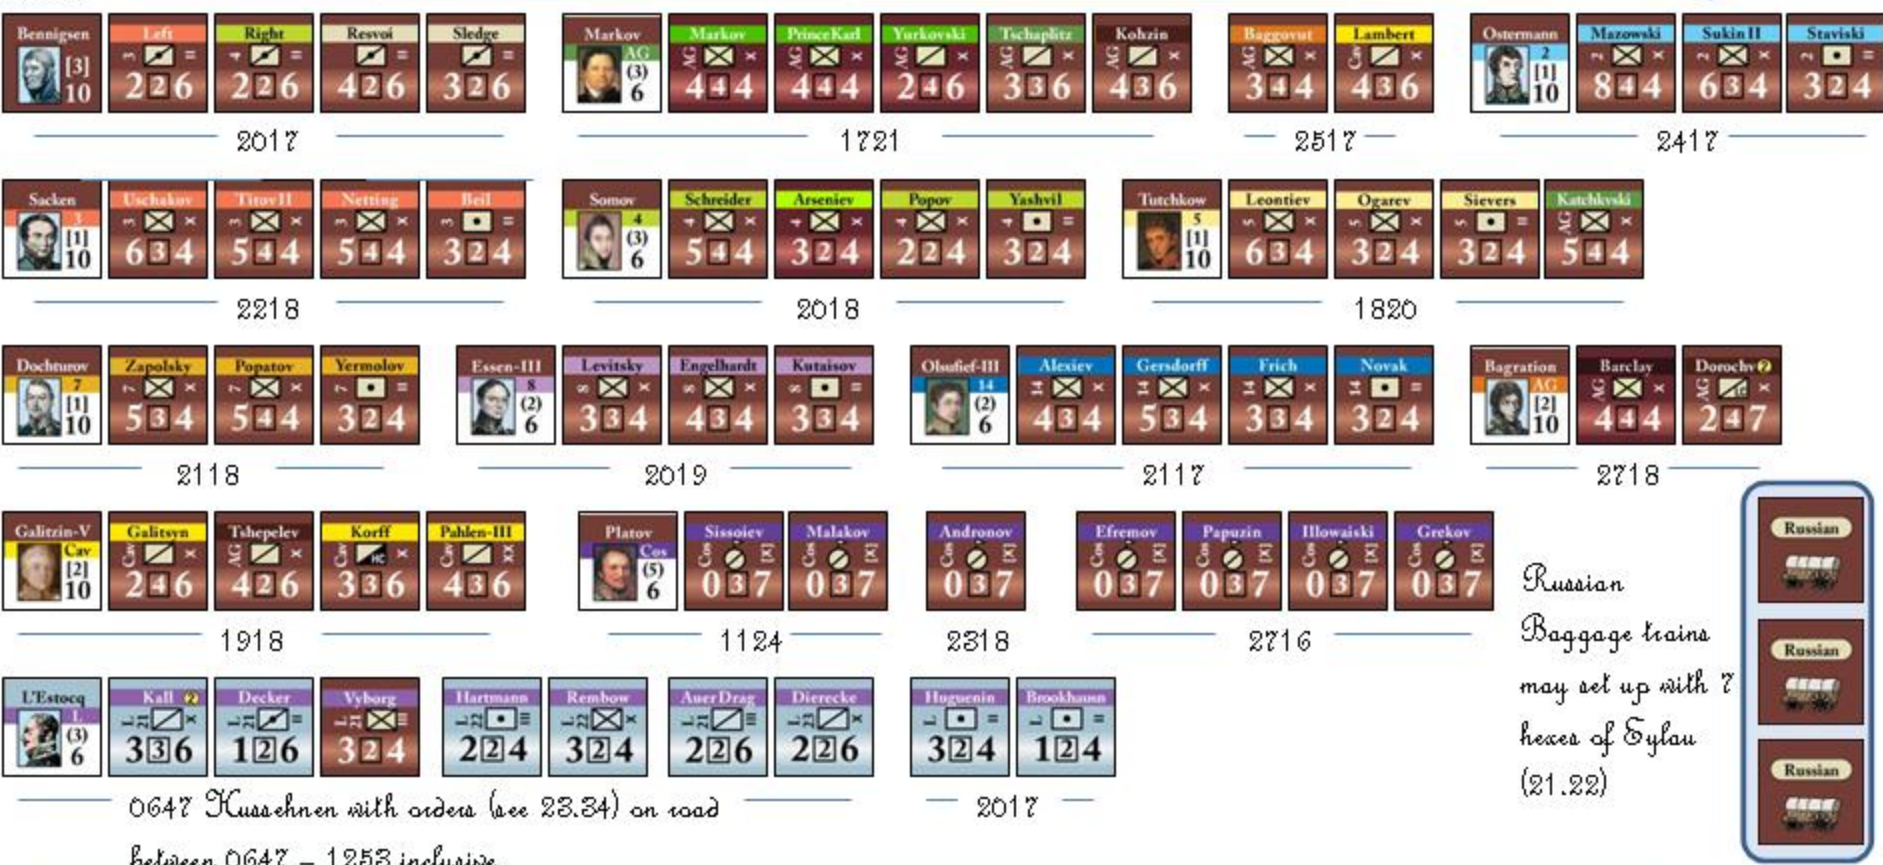

Eylau, Stalemate in the Snow, 8 February 1807, Day of Battle

Coalition Set-up

Initial

No Reinforcements

All Reinforcements

Reduced ® Strength Units 8 Feb (For Day of Battle 8 Feb Only)